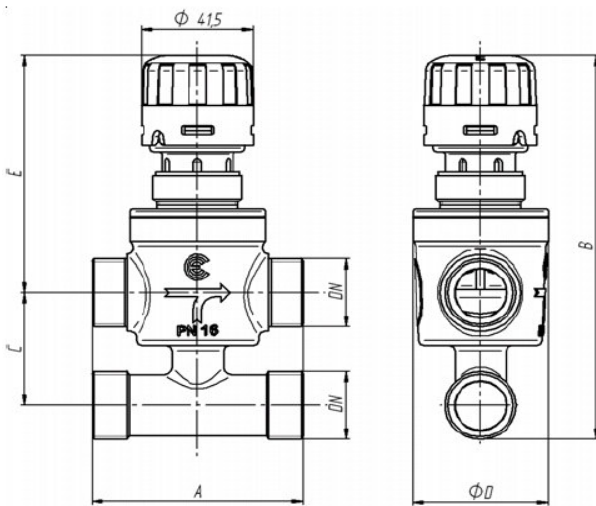

| Valvola | Servocomando | a | b | c | d | e | f |
|---------------|--------------|----|--------|----|------|------|------|
| VMX09P-VMX10P | MVX57 | 52 | G1/2"A | 25 | 27 | 15,6 | 67,6 |
| VMX11P-VMX12P | | | | | | | |
| VMX13P-VMX13 | | | | | | | |
| VMX21-VMX21P | | 56 | G3/4"A | 34 | 25,8 | | 75,4 |

| Valvola |
|---------|
|---------|

VSX-MVX22R/42R

VMX-MVX22R/42R

VTX-MVX22R/42R

| | DN | A | B | C | D | E |
|-----------------------|-----|----|-----|------|----|------|
| VSX26P +MVX22R/42R | 3/4 | 78 | 113 | 20,5 | 50 | 92,5 |
| VSX24P +MVX22R/42R | | | | | | |
| VMX26P +MVX22R/42R | | | 128 | 35,5 | | |
| VMX24P +MVX22R/42R | | | | | | |
| VTX26P +MVX22R/42R | | | 150 | 44 | | |
| VTX24P +MVX22R/42R | | | | | | |